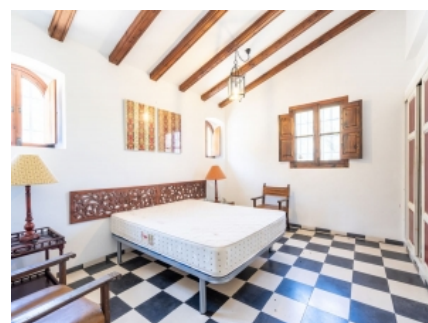

Great traditional opportunity to reform, located in the sought after area of Tosalet.

The property is located on a big plot of 9.000m2.

**CALIFICACIÓN ENERGÉTICA
GLOBAL EMISIONES DE
DIÓXIDO DE CARBONO**
[kgCO₂/m² año]